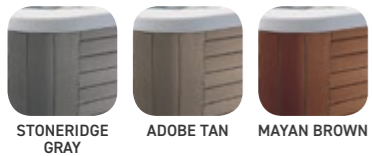

OPTIONS

SHELL COLORS

SKIRT COLORS

ENVIROTECT® SKIRT

COVER COLORS

VINYL Cover

BAY™ COLLECTION

The Bay™ Collection is available in three models ranging in size, from a five-seater to a large spa with room for up to eight adults. From the distinctive curvilinear silhouette to the deep, fully-loaded interior, the Bay™ Collection is more than a sight to behold; it's everything you could ever dream of in a spa.